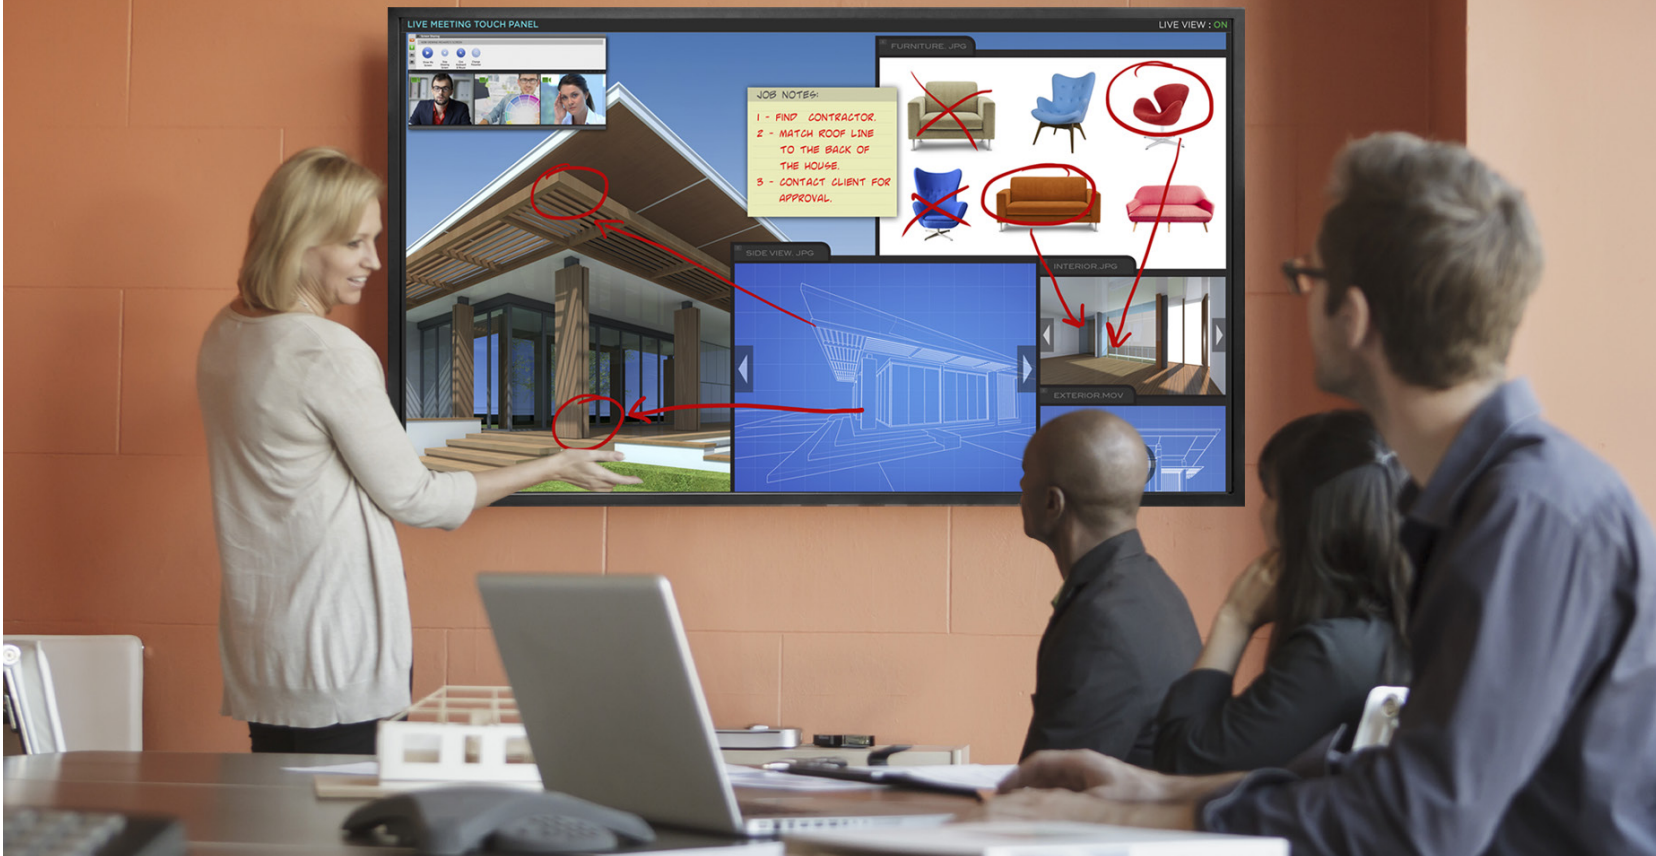

MULTI-SOURCE VIEWING

Built-in Planar® MediaPlex™ Plus Processing offers advanced versatility and control of multi-source viewing.

Features and Benefits:

- Multiple sources can be viewed simultaneously in dual, triple, quad or picture-in-picture (PiP) layouts
- Precise image adjustments optimize picture quality at the source level
- Seamless upscaling and downscaling within any layout
- Ability to recall and schedule custom preset configurations
- Available Planar® UltraRes™ App enables simplified on-the-fly switching of layouts and sources from any iOS or Android mobile device

PLANAR EP SERIES | High performance and interactive 4K display solutions

Planar® EP Series delivers superior performance and reliability for demanding public venue, corporate and control room applications. With OPS compatibility and interactive touch options, these displays can be transformed into complete digital signage or meeting room solutions.

IMMERSIVE 4K EXPERIENCE

4K displays produce resolution and picture quality not before seen. With four times the resolution of Full HD, all Planar Ultra HD displays deliver amazingly life-like picture quality and immersive display experience. When displaying Ultra HD content, Planar 4K displays deliver clarity and detail that appears sharp even at close viewing distances - no detail is missed. With vast connectivity, Planar 4K displays can be used interchangeably with Full HD and Ultra HD sources today and emerging 4K sources coming to market in the future.

INTERACTIVE TOUCH

Planar 4K displays can be transformed into fully integrated touch screens to create interactive experiences for public information, wayfinding, meeting room collaboration and training rooms. These displays offer precise multi-touch solutions with a slim profile and protective glass seal to keep dust, dirt and moisture away from the display.