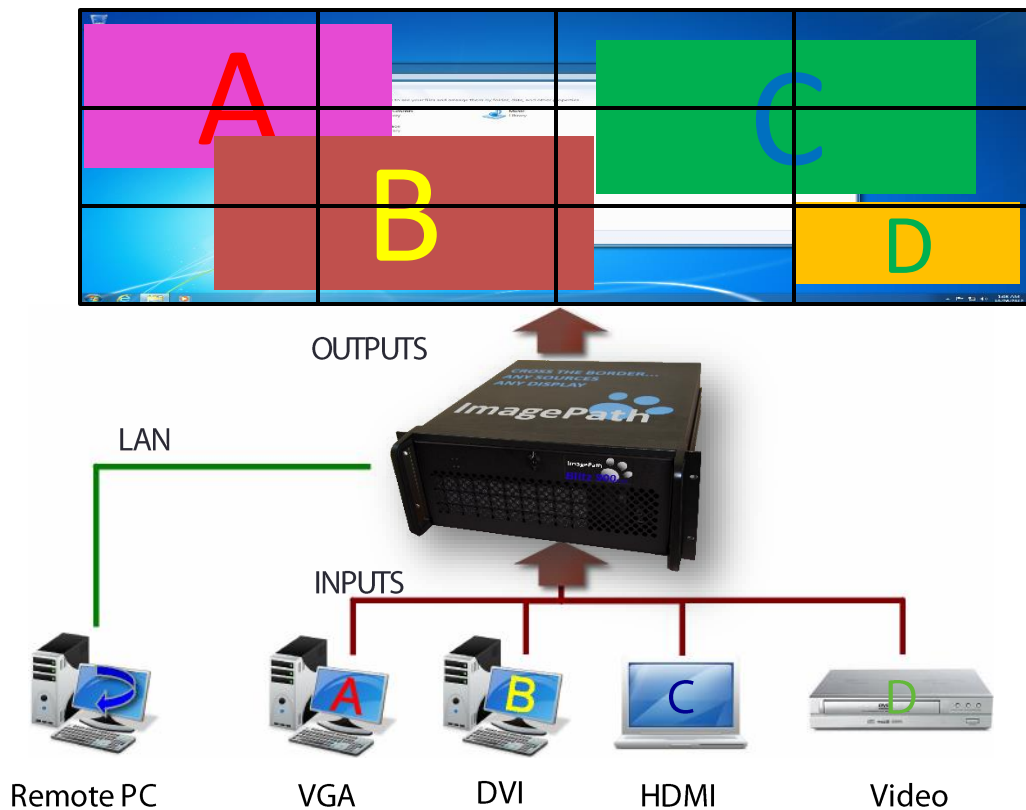

IMAGEPATH

BLITZ SERIES
VIDEO WALL CONTROLLER

Cross the border...

Any Display

Any Sources

**ImagePath**

Blitz Series

VIDEO WALL CONTROLLER

ImagePath Blitz Series Series is build using latest generation of video capture and graphics cards. Blitz Series are capable of integrating any inputs RGB, DVI, HDMI, Video/S-video and Data sources on any display size and technology (LCD,DLP, Plasma and other display technology).

Imagepath Blitz Series consist of :

- ImagePath Blitz 400 Series
- ImagePath Blitz 800 Series
- ImagePath Blitz 900 Series
- ImagePath Blitz 1100 Series

Blitz 900 Series complete with Imagepath wall manager application, which is enables easy configuration and operation. Control any Inputs and Windows application for freely sized and placed on the video wall, included easy save and recall layouts. And also support remote operation via network and Integrated control system.

RGB/DVI/HD inputs

- Dual channel RGB/DVI/HD capture card (PCI Express)
- Four Lane PCIe interface with a maximum data rate of 650MB/sec
- Maximum analog RGB capture resolution of 2048x 1536 x 24bit
- Maximum DVI capture resolution of 1920 x 1200 x 24bit
- HD modes using the supplied DVI/ Component Adapter or DVI/HDMI Adapter