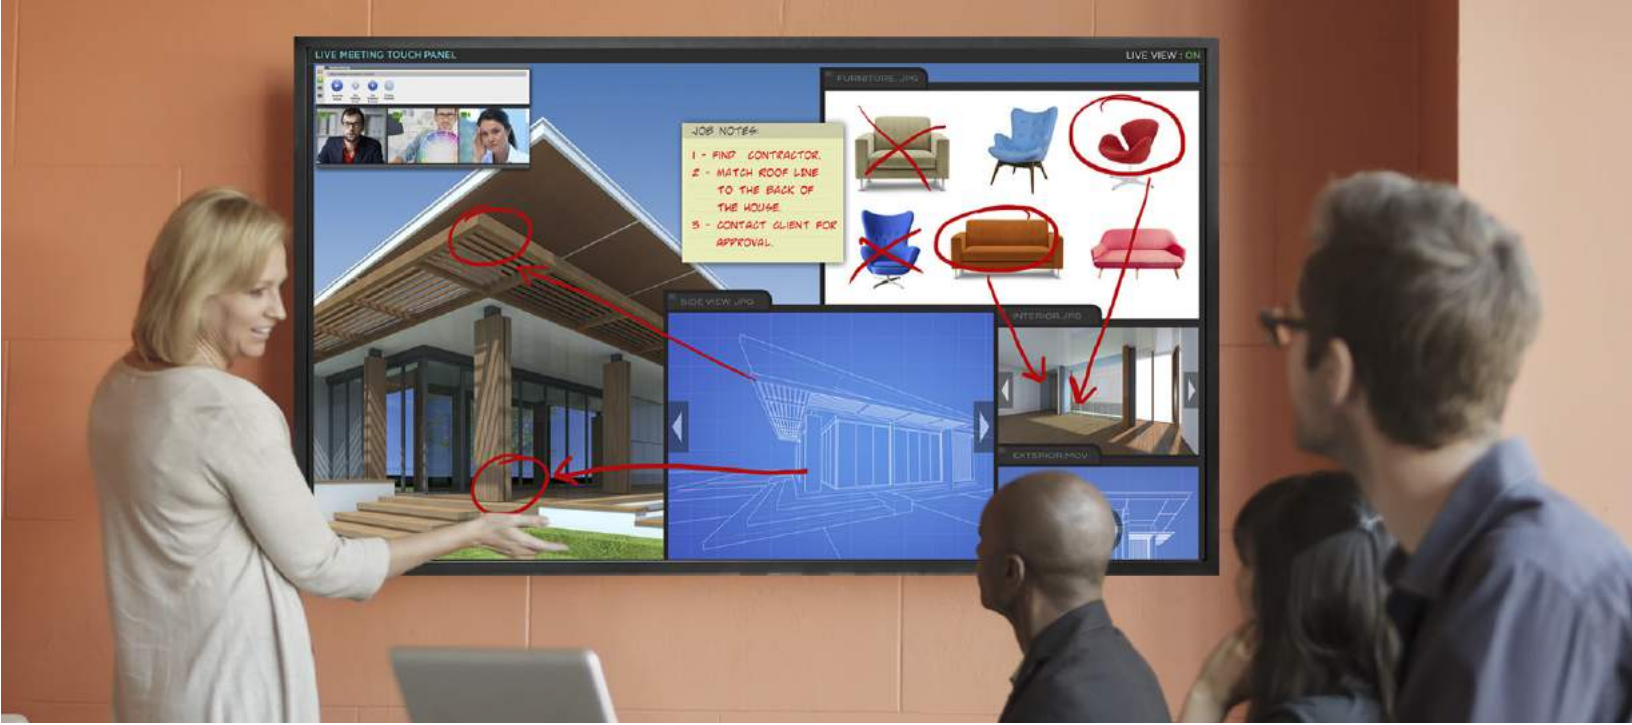

Immersive 4K Experience

Delivering four times the resolution of Full HD, Planar 4K LCD displays produce amazing, life-like picture quality and an immersive display experience. No detail is missed when 4K content is shown on 4K LCD displays thanks to sharp clarity and crisp image quality even at close viewing distances. Ultra HD LCD displays also offer vast connectivity so the display can be used interchangeably with Full HD and Ultra HD sources today and emerging 4K sources coming to market in the future.

Engaging Touch Technology

Select Planar 4K LCD displays can be transformed into fully integrated touch screens to create interactive experiences for public information, way finding, meeting room collaboration and training rooms. The displays offer precise multi-touch interactivity with a slim profile and protective glass seal to keep dust, dirt and moisture away from the display.

Interactive Annotation

For annotation and white boarding needs, Planar TouchMark is the premier collaboration solution.

This easy-to-use software provides the essential toolset for collaborating on-screen in meeting rooms and classrooms. Planar TouchMark pairs nicely with any Planar touch-enabled displays, many of which support multi-user drawing and interaction.