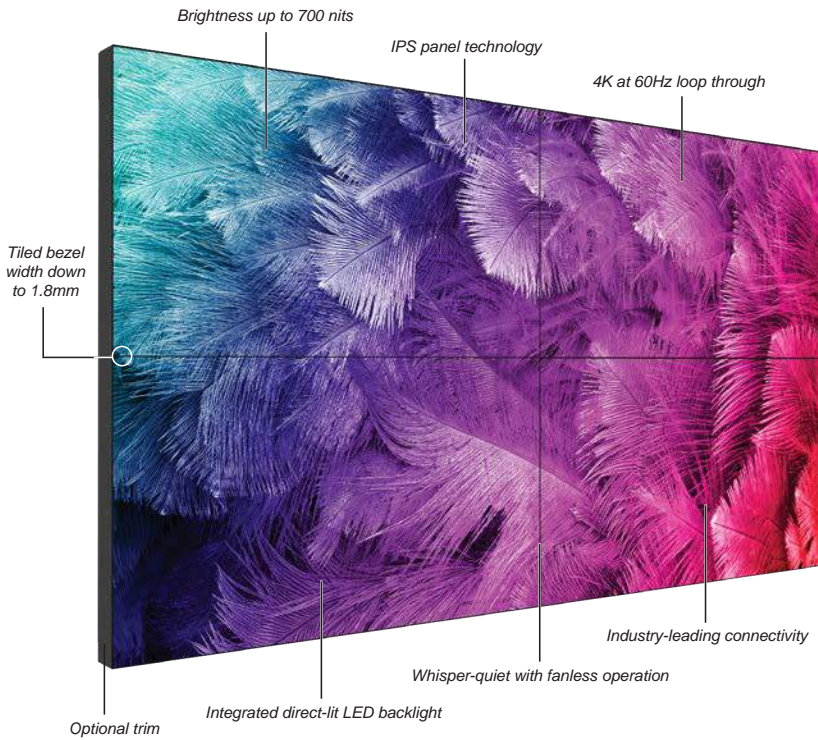

Optimized for Performance

High-Performance Features

- Multiple brightness options of 700-nit (MX models) and 500-nit (LX models) to optimize viewing in different ambient light environments
- Vibrant image quality
- 24x7 operation and reliability to support extended use
- Source failover to ensure continuous on-screen activity without downtime
- IPS technology provides outstanding viewing angles and contrast
- 4K at 60Hz DisplayPort and HDMI connectivity including HDCP 2.2
- OPS (Open Pluggable Specification) slot enables seamless integration of compatible digital signage hardware

Optimized for Tiled Installations

- Tiled bezel widths as small as 1.8mm
- 55" displays available in landscape or portrait orientation
- Built-in video wall scaling to supports up to 10x10 display configurations
- Multiple daisy-chain signal support (DisplayPort, HDMI, DVI, and VGA)
- VESA mounting compatibility

PLANAR VM SERIES SPECIFICATIONS

Model	VM55MX-X	VM55LX-X	VM55LX-U
Screen Diagonal	55"	55"	55"
Native Resolution	1920x1080		
Tiled Bezel Width	1.8mm	1.8mm	3.5mm
Display Dimension (W x H x D)	47.7 x 26.9 x 3.9in | 1211.4 x 682.2 x 98.5mm		
LCD Technology	IPS		
Contrast Ratio (dynamic)	20000:1		
Full Viewing Angle	178°		
Brightness (cd/m² or nits)	700	500	500
Inputs	DisplayPort 1.2 in x 1, DisplayPort out, HDMI 2.0 in x 2 (HDCP 2.2), HDMI out, OPS x 1, OPS USB 2.0 x 2, OPS USB 3.0 x 1		
OPS Slot	Yes		
Control	IR, RS232, LAN, Keypad		
Image Scaling	4K at 60Hz upscaling and downscaling		
Speakers	10W x 2 built-in		
Line Voltage	100-240V AC; 49/61Hz		
Operating Temperature (degrees F/C) relative humidity, non-condensing	0° to 40° C | 32° to 104° F		
Mounting	VESA 400 x 400, Back		
Orientation	Landscape or Portrait		
Regulations	FCC Class A, cTUVus, CE		

Visit www.planar.com for more specifications.

www.leyard.com | www.planar.com

North America
+1-866-475-2627
sales@leyardgroup.com

EMEA
+421-907-775-941
sales.emea@leyardgroup.com

APAC
+852 2326 0228
info.asia@leyardgroup.com

Japan
+81-3-6915-2768
info.japan@leyardgroup.com

Latin America
+55-41-3059-5100
info.brazil@leyardgroup.com