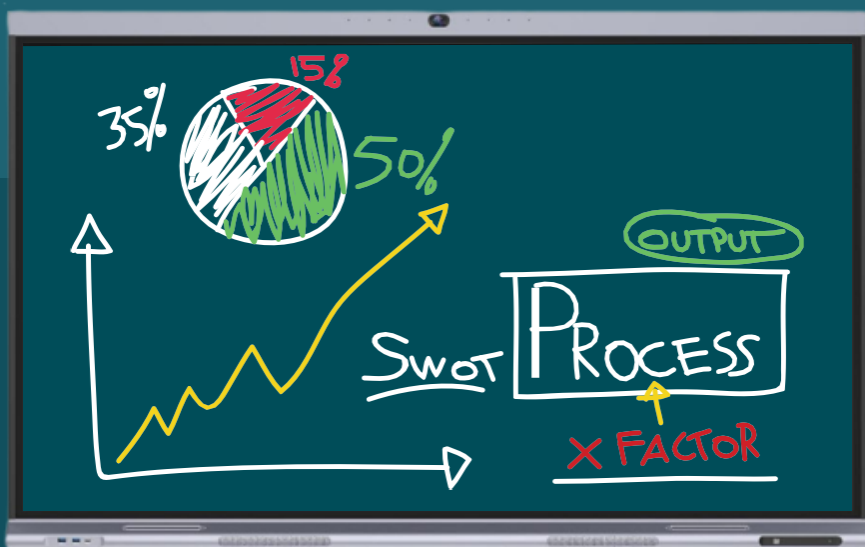

ImagePath™ touch annotations are easy to use and provide a set of essential tools for professional presentations