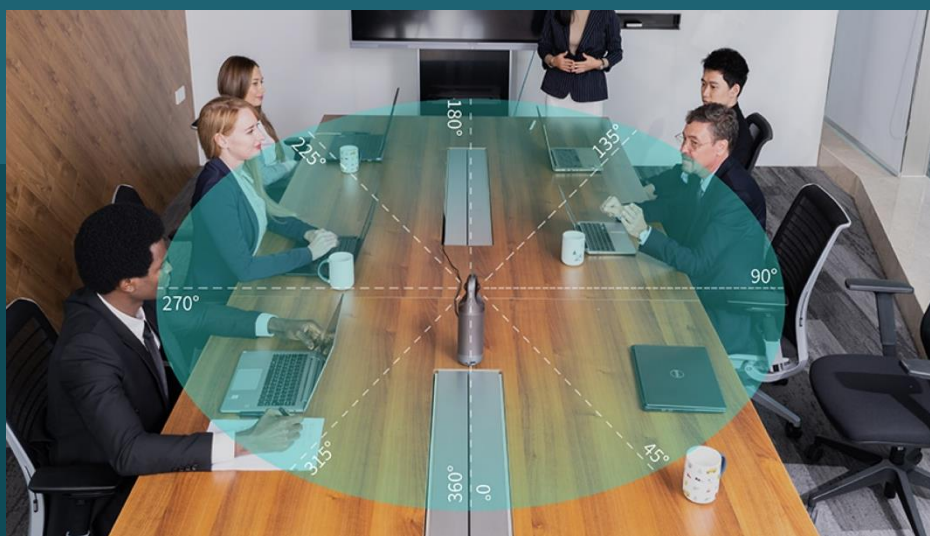

Dual Operating System option is available with the addition of Windows 11 Pro, and high-speed Core i7 processor technology

AI Based 360° Field of View Camera

8 Omni-Directional Mics

Hi-Fi Speaker

All-in-One Camera 360°

Wireless Presentation

Document Viewer

View and present your files directly from the ImagePath™ ICT M Ultimate Series front panel :

- Display files Power Point, Word, Excel, and PDF, as well as most photos and video file format
- Easily annotate files with digital pens, highlighters and shapes
- Save and share annotated files just after a meeting

Bring Your Own Device, No Apps Installation for Wireless Presentation

Without apps installation, participants can wirelessly connect and share content to Interactive Collaboration Tool M Ultimate display with four or more auxiliary screen devices, such as PC, Mac, Tablet or Smartphone. Control devices wirelessly and Moderator controls feature, making meetings and teaching easier, more collaborative, and productive

360 °AI Based Camera for Perfection Video Conferencing

Connect instantly with people worldwide to visually collaborate and share ideas with less time and money. ImagePath™ ICT M Ultimate Series is the best video conferencing terminal, equipped with 4K resolution screen, integrated audio, and AI based 360 ° Full HD video camera, 8 Omni directional mics and HiFi Speaker. Compatible with world's leading video conferencing brands such as Cisco WebEx, Skype for Business, Vidyio, Pexip, Zoom, Polycom, Microsoft Teams, Avaya, Google Meet and more